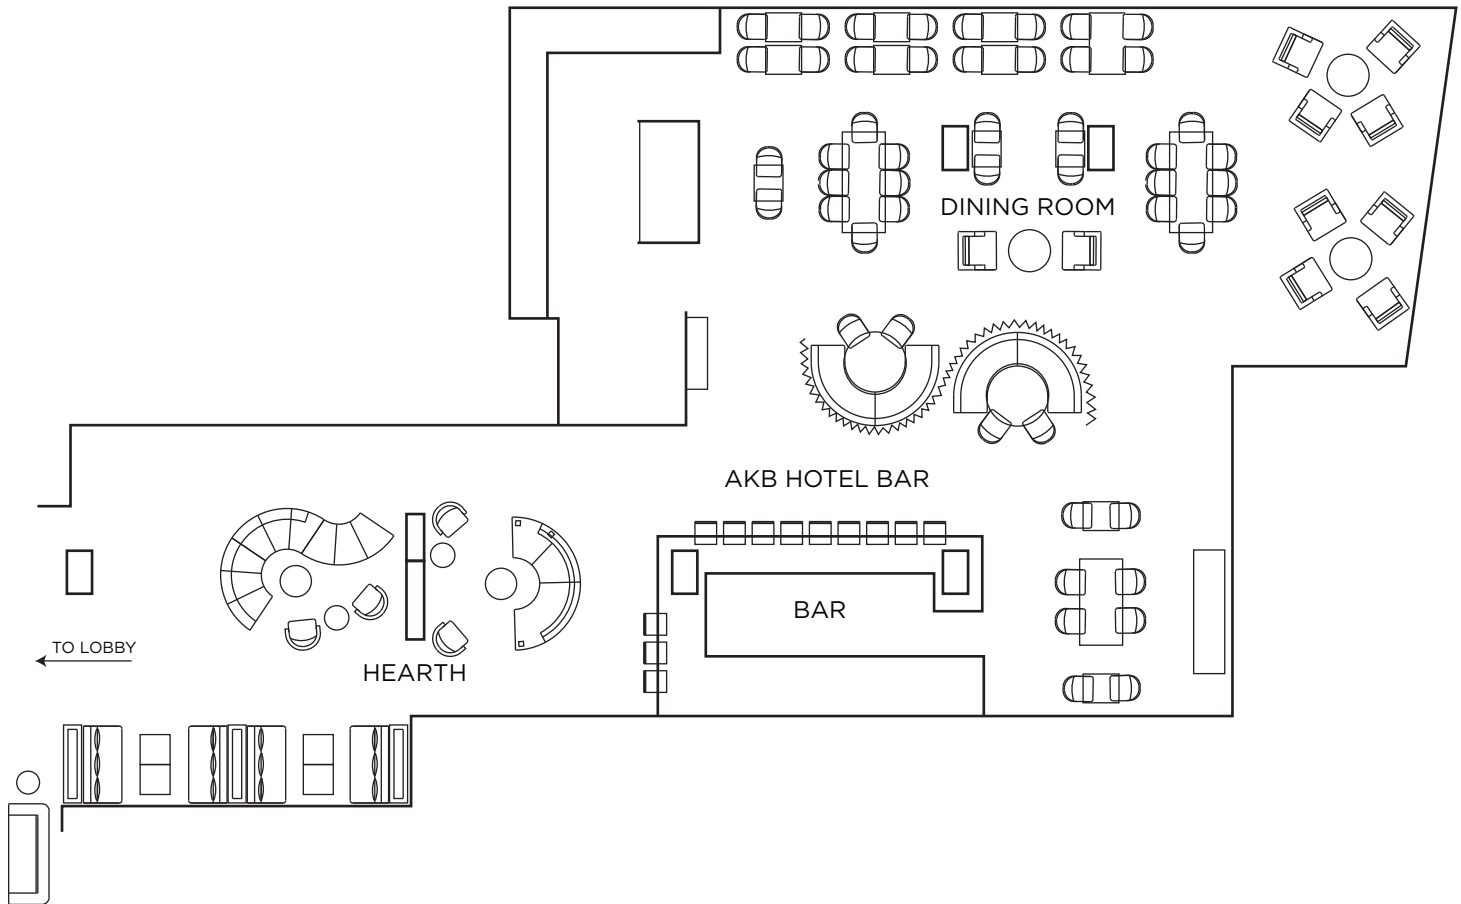

#archerhotel

AKB HOTEL BAR

ARCHER HOTEL FALLS CHURCH

ARCHER®
HOTEL