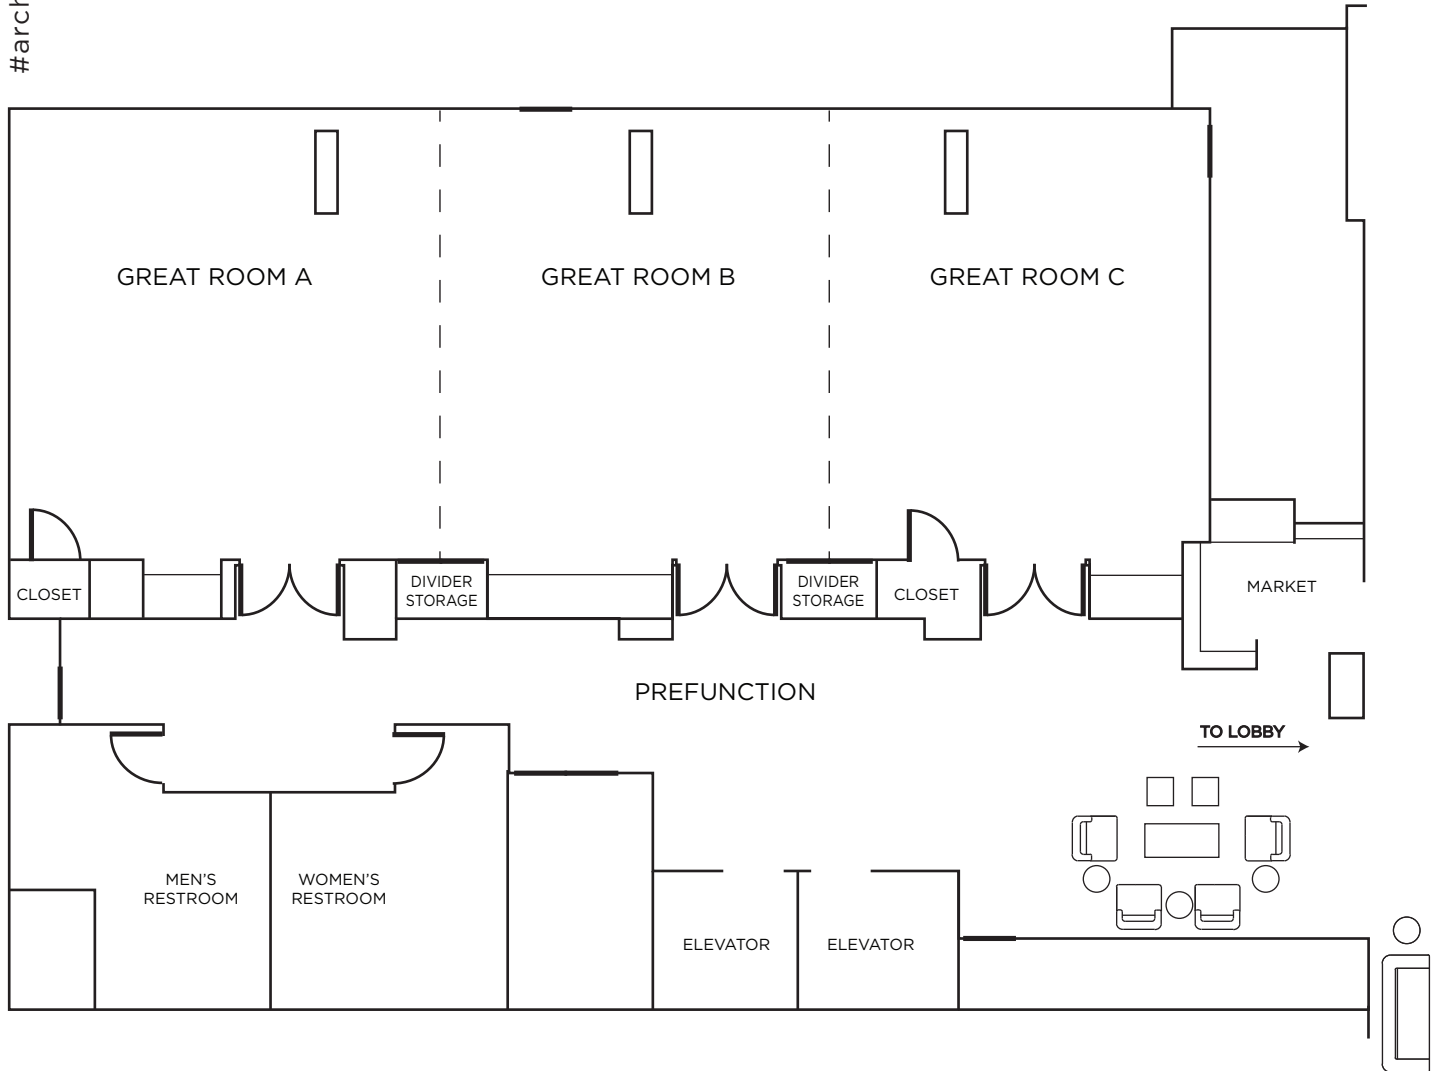

MEETING + EVENT SPACE

ARCHER HOTEL FALLS CHURCH

#archerhotel

GREAT ROOM

(Great Rooms A, B, C)
 1,830 sq. ft.
 75' x 25'
 Banquet: 80
 Classroom: 40
 Theater: 100
 Conference: 36
 U-shape: 42

GREAT ROOM A

650 sq. ft.
 25' x 25'
 Banquet: 32
 Classroom: 12 (20 max)
 Theater: 30
 Conference: 12 (14 max)
 U-shape: 14

GREAT ROOM B

600 sq. ft.
 23' x 25'
 Banquet: 24
 Classroom: 12 (20 max)
 Theater: 30
 Conference: 12 (14 max)
 U-shape: 14

GREAT ROOM C

580 sq. ft.
 24' x 25'
 Banquet: 32
 Classroom: 12 (20 max)
 Theater: 30
 Conference: 12 (14 max)
 U-shape: 14