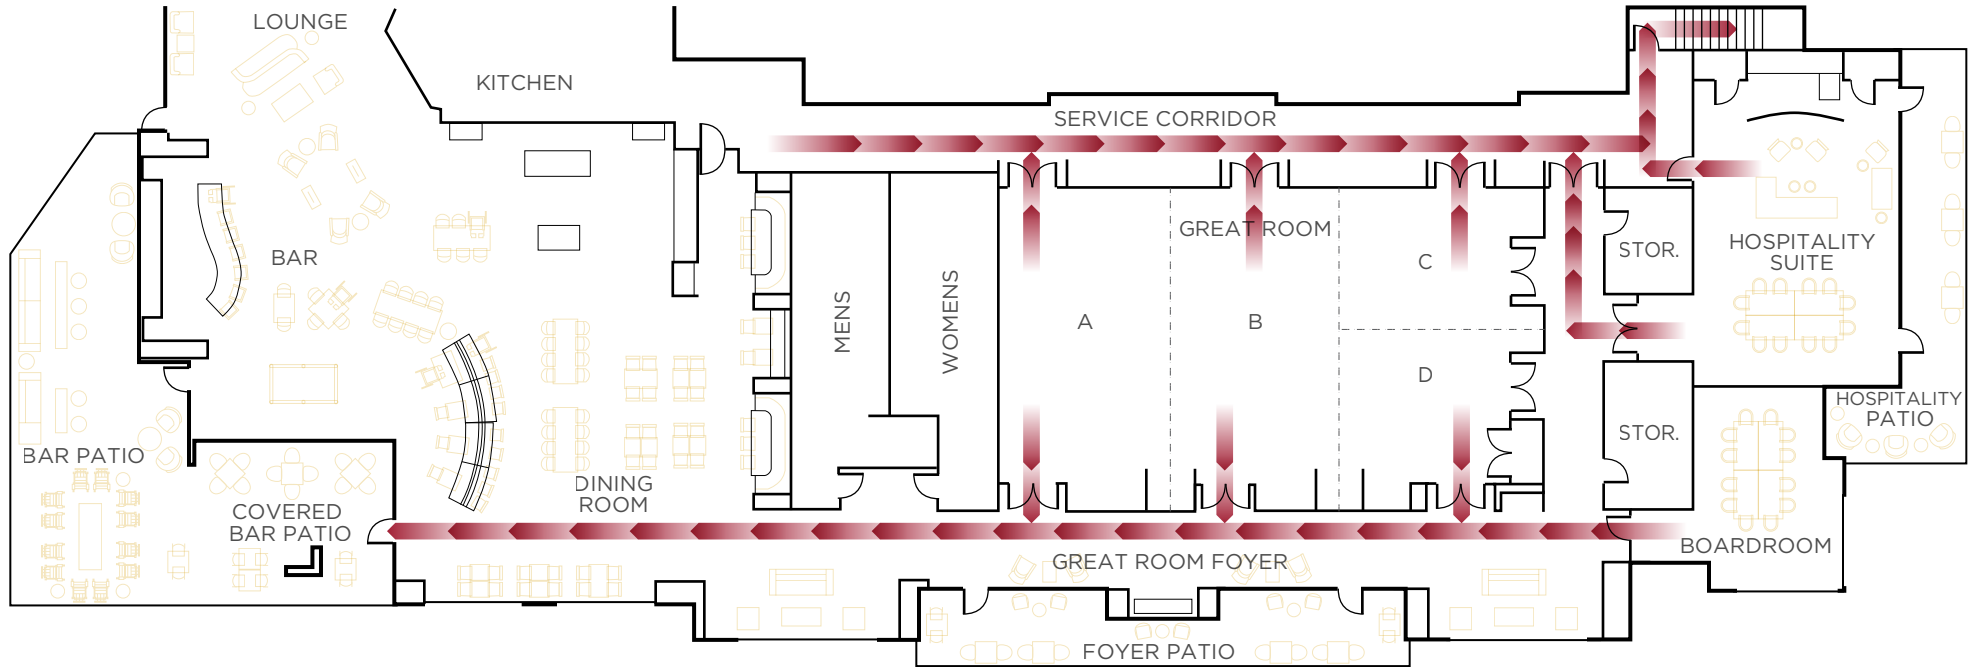

EMERGENCY EXIT PLAN

ARCHER
HOTEL

BURLINGTON
18 THIRD AVENUE, BURLINGTON, MA 01803

LOCAL
781.552.5800

TOLL-FREE
855.437.9100

archerhotel.com