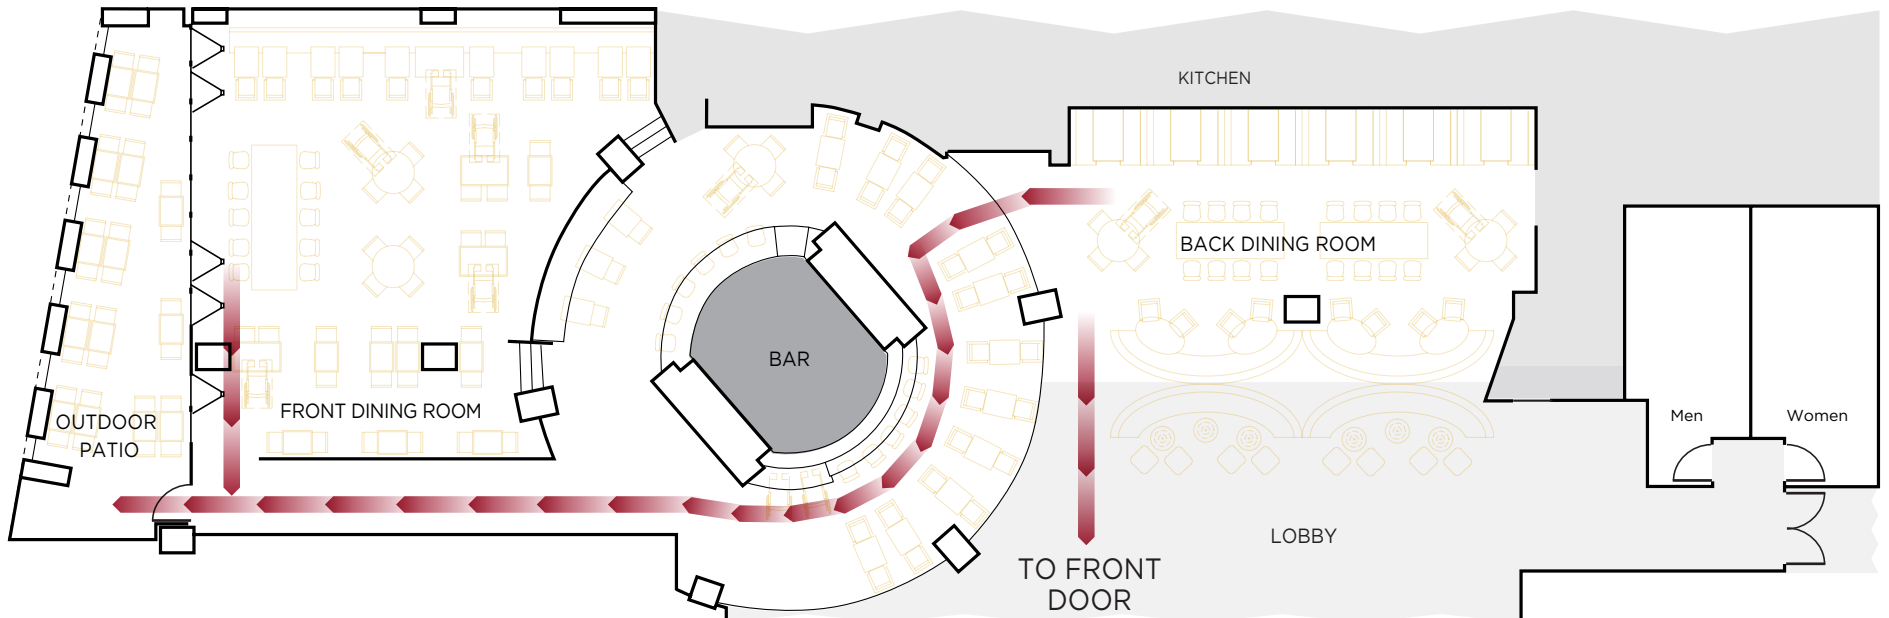

EMERGENCY EXIT PLAN

**ARCHER**  
HOTEL

**DOWNTOWN NAPA**  
1230 FIRST STREET, NAPA, CA 94559

**LOCAL**  
707.690.9800

*archerhotel.com*

**TOLL-FREE**  
855.437.9100

EMERGENCY EXIT PLAN

EMERGENCY EXIT PLAN