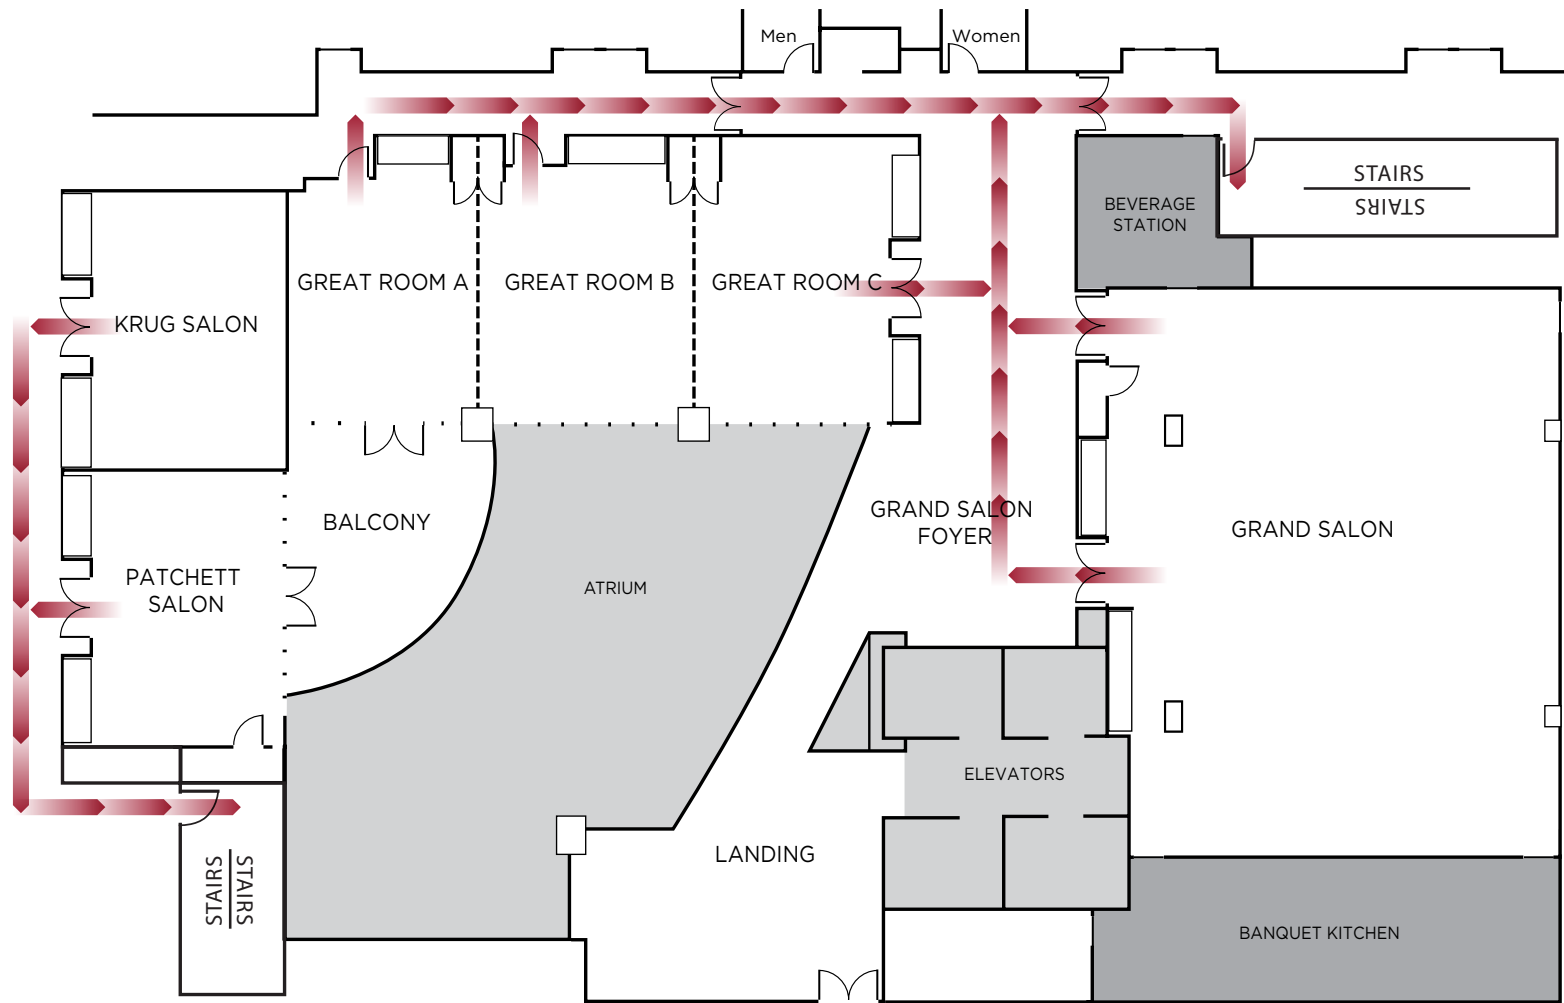

EMERGENCY EXIT PLAN

**ARCHER**  
HOTEL

**DOWNTOWN NAPA**  
1230 FIRST STREET, NAPA, CA 94559

**LOCAL**  
707.690.9800

*archerhotel.com*

**TOLL-FREE**  
855.437.9100

EMERGENCY EXIT PLAN

EMERGENCY EXIT PLAN