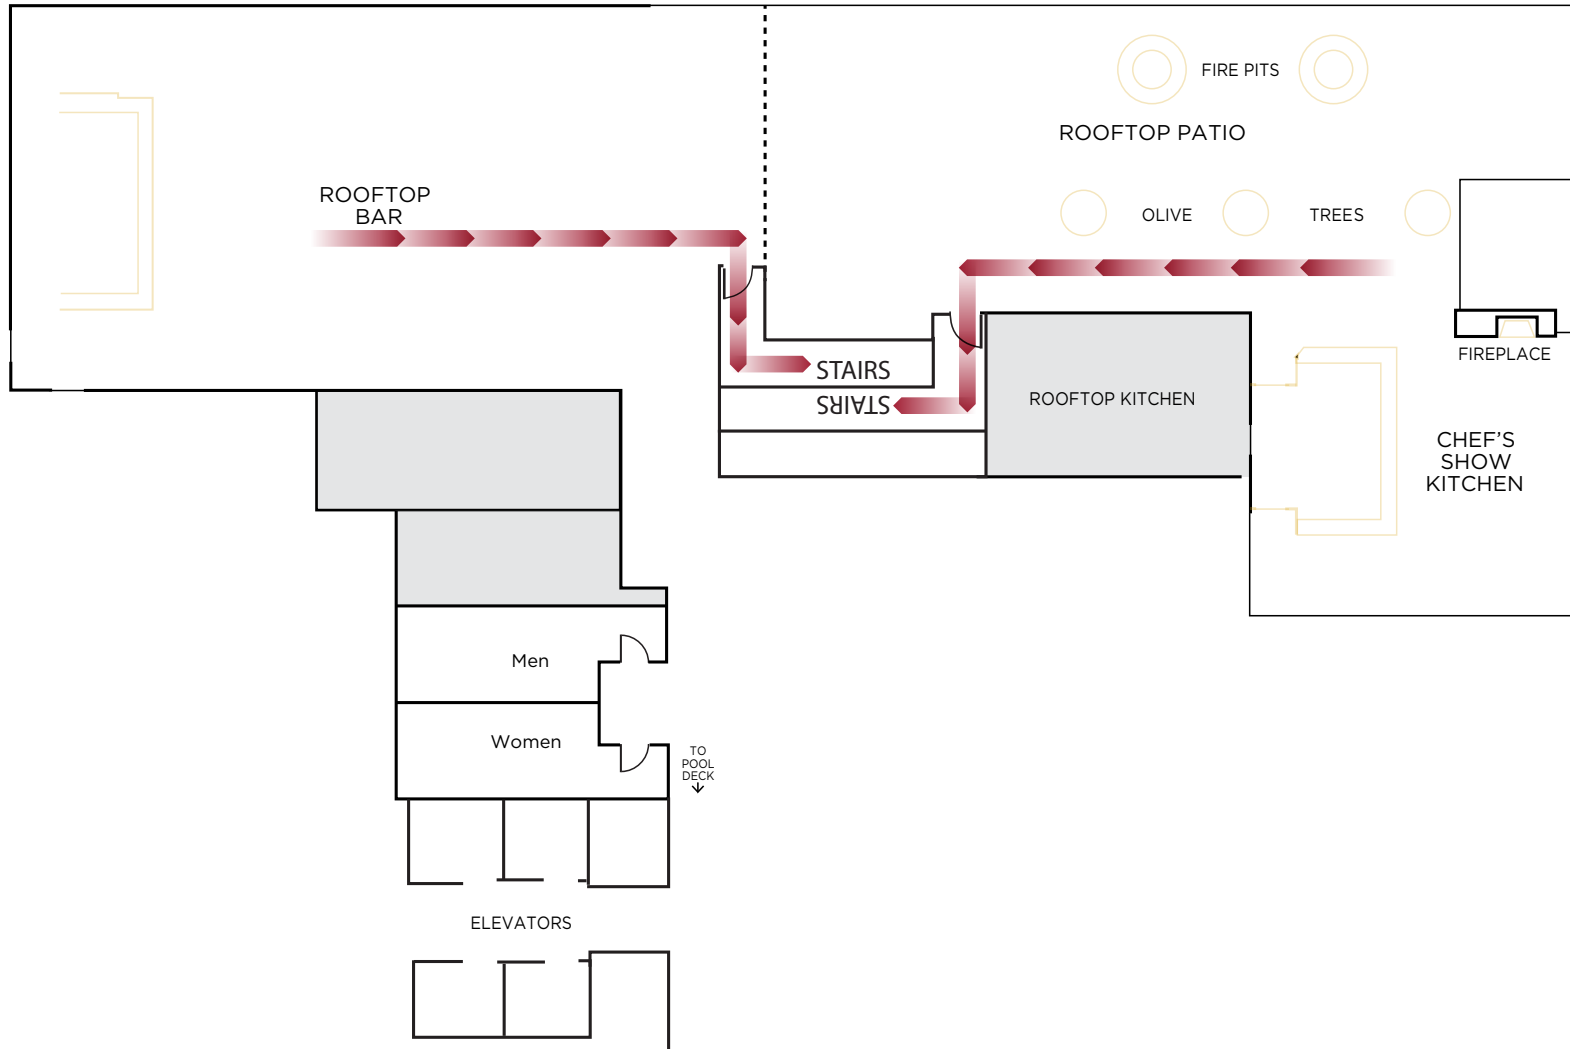

EMERGENCY EXIT PLAN

**ARCHER**  
HOTEL

**DOWNTOWN NAPA**  
1230 FIRST STREET, NAPA, CA 94559

**LOCAL**  
707.690.9800

*archerhotel.com*

**TOLL-FREE**  
855.437.9100

EMERGENCY EXIT PLAN

EMERGENCY EXIT PLAN