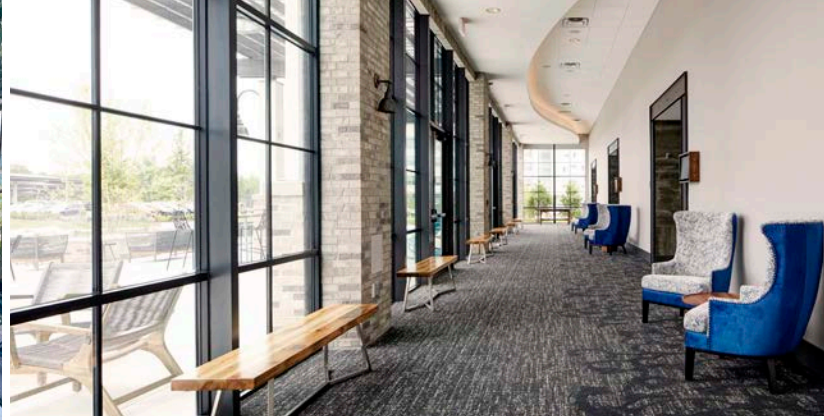

Groom + groomsman image was provided by @ilivevents

ARCHER[®]
FLORHAM PARK

OUR VOW TO *wow*

The rest of your lives together begins now — Archer makes it memorable in all the best ways. Our industrial-chic venues, customizable menus, 161 luxe guest rooms and suites and superb service bring your vision to stunning reality for you and your guests.

#archerhotel

WEDDING SIGNATURES

Flexible, Stylish Spaces

- + 8,500 sq. ft. of indoor event space
- + 4,560 sq. ft. of outdoor event space
- + 9,900 sq. ft. of additional backyard space

Hosting + Toasting

- + Room block
- + Bridal shower
- + Welcome party
- + Rehearsal dinner
- + Intimate ceremony
- + Reception
- + Farewell brunch
- + Proposal
- + Elopement

Scalable Settings

- + Banquet for 120
- + Reception for 150

Noteworthy Conveniences

- + Customizable menus
- + Experienced on-site catering specialist
- + Linenless tables, china, flatware, glassware and votives
- + In-house dance floor for additional fee
- + Exclusive AV production partner with expert event-day services

INDUSTRIAL-CHIC VENUES

Great Room

- + 3,040 sq. ft.
- + Neutral, mid-century design with soaring ceilings

- + Divisible into three intimate venues
- + Flows into light-filled Great Room Foyer with lounge seating and patio
- + Wide-format (16:9) projector screen