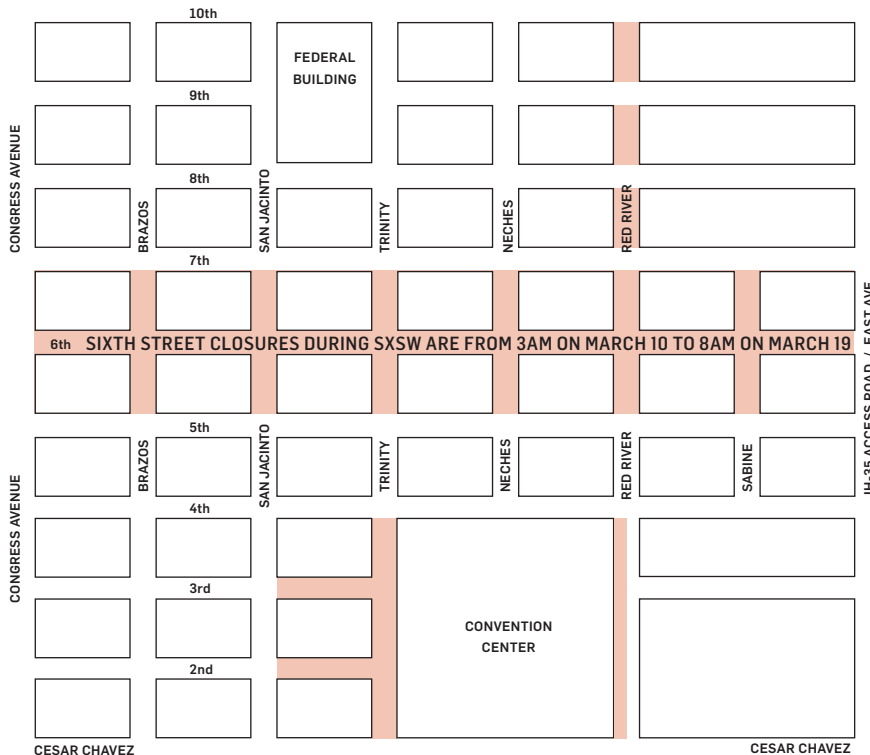

Street closures during SXSW, from 3am on March 10 to 8am on March 19

- ❶ **San Jacinto & Trinity**, from 5th to 6th St., will be closed Friday 3/10, 3am till Sunday 3/19, 8am. **Sabine** from 5th to 7th St., will be closed Friday 3/10, 3am till Sunday 3/19, 8am. **Neches** from 5th to 6th St., will be closed Monday 3/13, 6am till Sunday 3/19, 8am. **San Jacinto, Trinity & Neches**, from 6th to 7th St., will be closed Tuesday 3/14, 8am till Sunday 3/19, 8am.
- ❷ **Red River** blocks between intersections from 7th to 10th Street will be closed Friday 3/10 till Sunday 3/19, 12pm to 3am daily. Or as deemed necessary by APD for public safety (3/10-3/19). Possible street closure delays 3am to 6am.
- ❸ **6th Street** from Brazos to IH-35, and **Red River** from 5th to 7th St., will be closed Friday 3/10 till Sunday 3/19, 12pm to 3am daily. Or as deemed necessary by APD for public safety (3/10-3/19). Possible street closure delays 3am to 6am.
- ❹ **Trinity Street**, from Cesar Chavez to 4th Street, will be closed 3/10-3/18 from 7am-7pm daily. **E. 2nd & E. 3rd Streets**, from San Jacinto to Trinity, will also be closed during this time.
- ❺ **Red River Southbound lane closure**, from E. 4th St. to Cesar Chavez, Friday 3/10 till Saturday 3/18. Closed daily from 12pm to 3:30am.
- ❻ **Rainey Street Neighborhood** will be closed to through traffic 3/10 to 3/19, 12noon to 3am each day or as deemed necessary by APD for public safety (3/10-3/19). All traffic enters at River Street. Local business and residential access only.
- ❼ **Riverside Drive**, from S. 1st Street to Lee Barton Drive, closed Monday 3/13, 9am till Sunday 3/19, 6pm.
- ❽ **Safety closures at APD's discretion**: Brazos St. from 5th St. to 7th St.; 6th St. from Congress Ave. to Brazos St.; 2nd St. from Guadalupe St. to Lavaca St.; 4th St. from Red River St. to IH-35; E. 5th St. from IH-35 to Waller.
- ❾ **Bouldin Neighborhood Closure**: Dawson Ave. and Bouldin Ave. from Barton Springs to Gibson St. And Christopher St. from Bouldin Ave. to Gibson St. Closed Thursday 3/16 & Friday 3/17 from 1pm till 10pm. Also closed Saturday 3/18 from 10am till 10pm. Local residents only.
- ❿ Visitors are encouraged to check Capital Metro bus and train routes at CapMetro.org/sxsw2017. MetroRapid and MetroRail take you into the heart of the festival. Plan your trip, get real-time departures and buy passes on the free **CapMetro App**.