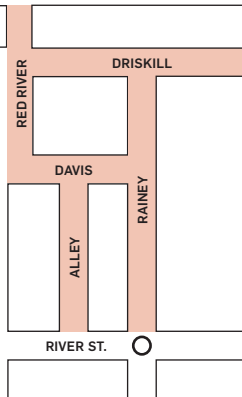

Street closures during SXSW, from 3am on March 10 to 8am on March 19

- ❶ **San Jacinto & Trinity**, from 5th to 6th St., will be closed Friday 3/10, 3am till Sunday 3/19, 8am. **Sabine** from 5th to 7th St., will be closed Friday 3/10, 3am till Sunday 3/19, 8am. **Neches** from 5th to 6th St., will be closed Monday 3/13, 6am till Sunday 3/19, 8am. **San Jacinto, Trinity & Neches**, from 6th to 7th St., will be closed Tuesday 3/14, 8am till Sunday 3/19, 8am.
- ❷ **Red River** blocks between intersections from 7th to 10th Street will be closed Friday 3/10 till Sunday 3/19, 12pm to 3am daily. Or as deemed necessary by APD for public safety (3/10-3/19). Possible street closure delays 3am to 6am.
- ❸ **6th Street** from Brazos to IH-35, and **Red River** from 5th to 7th St., will be closed Friday 3/10 till Sunday 3/19, 12pm to 3am daily. Or as deemed necessary by APD for public safety (3/10-3/19). Possible street closure delays 3am to 6am.
- ❹ **Trinity Street**, from Cesar Chavez to 4th Street, will be closed 3/10-3/18 from 7am-7pm daily. **E. 2nd & E. 3rd Streets**, from San Jacinto to Trinity, will also be closed during this time.
- ❺ **Red River Southbound lane closure**, from E. 4th St. to Cesar Chavez, Friday 3/10 till Saturday 3/18. Closed daily from 12pm to 3:30am.
- ❻ **Rainey Street Neighborhood** will be closed to through traffic 3/10 to 3/19, 12noon to 3am each day or as deemed necessary by APD for public safety (3/10-3/19). All traffic enters at River Street. Local business and residential access only.
- ❼ **Riverside Drive**, from S. 1st Street to Lee Barton Drive, closed Monday 3/13, 9am till Sunday 3/19, 6pm.
- ❽ **Safety closures at APD's discretion**: Brazos St. from 5th St. to 7th St.; 6th St. from Congress Ave. to Brazos St.; 2nd St. from Guadalupe St. to Lavaca St.; 4th St. from Red River St. to IH-35; E. 5th St. from IH-35 to Waller.
- ❾ **Bouldin Neighborhood Closure**: Dawson Ave. and Bouldin Ave. from Barton Springs to Gibson St. And Christopher St. from Bouldin Ave. to Gibson St. Closed Thursday 3/16 & Friday 3/17 from 1pm till 10pm. Also closed Saturday 3/18 from 10am till 10pm. Local residents only.
- ❿ Visitors are encouraged to check Capital Metro bus and train routes at CapMetro.org/sxsw2017. MetroRapid and MetroRail take you into the heart of the festival. Plan your trip, get real-time departures and buy passes on the free **CapMetro App**.