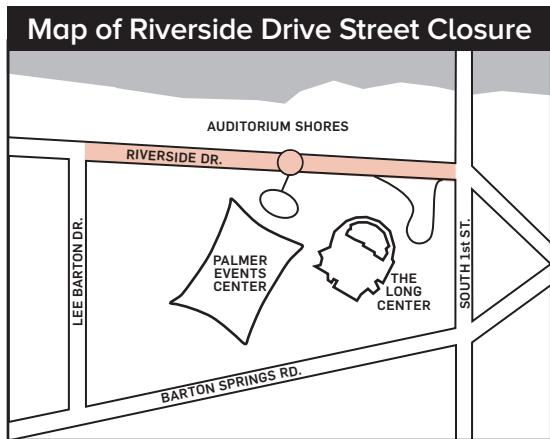

Street closures during SXSW, from 3am on March 10 to 8am on March 19

- ❶ **San Jacinto & Trinity**, from 5th to 6th St., will be closed Friday 3/10, 3am till Sunday 3/19, 8am. **Sabine** from 5th to 7th St., will be closed Friday 3/10, 3am till Sunday 3/19, 8am. **Neches** from 5th to 6th St., will be closed Monday 3/13, 6am till Sunday 3/19, 8am. **San Jacinto, Trinity & Neches**, from 6th to 7th St., will be closed Tuesday 3/14, 8am till Sunday 3/19, 8am.
- ❷ **Red River** blocks between intersections from 7th to 10th Street will be closed Friday 3/10 till Sunday 3/19, 12pm to 3am daily. Or as deemed necessary by APD for public safety (3/10-3/19). Possible street closure delays 3am to 6am.
- ❸ **6th Street** from Brazos to IH-35, and **Red River** from 5th to 7th St., will be closed Friday 3/10 till Sunday 3/19, 12pm to 3am daily. Or as deemed necessary by APD for public safety (3/10-3/19). Possible street closure delays 3am to 6am.
- ❹ **Trinity Street**, from Cesar Chavez to 4th Street, will be closed 3/10-3/18 from 7am-7pm daily. **E. 2nd & E. 3rd Streets**, from San Jacinto to Trinity, will also be closed during this time.
- ❺ **Red River Southbound lane closure**, from E. 4th St. to Cesar Chavez, Friday 3/10 till Saturday 3/18. Closed daily from 12pm to 3:30am.
- ❻ **Rainey Street Neighborhood** will be closed to through traffic 3/10 to 3/19, 12noon to 3am each day or as deemed necessary by APD for public safety (3/10-3/19). All traffic enters at River Street. Local business and residential access only.
- ❼ **Riverside Drive**, from S. 1st Street to Lee Barton Drive, closed Monday 3/13, 9am till Sunday 3/19, 6pm.
- ❽ **Safety closures at APD's discretion**: Brazos St. from 5th St. to 7th St.; 6th St. from Congress Ave. to Brazos St.; 2nd St. from Guadalupe St. to Lavaca St.; 4th St. from Red River St. to IH-35; E. 5th St. from IH-35 to Waller.
- ❾ **Bouldin Neighborhood Closure**: Dawson Ave. and Bouldin Ave. from Barton Springs to Gibson St. And Christopher St. from Bouldin Ave. to Gibson St. Closed Thursday 3/16 & Friday 3/17 from 1pm till 10pm. Also closed Saturday 3/18 from 10am till 10pm. Local residents only.
- ❿ Visitors are encouraged to check Capital Metro bus and train routes at CapMetro.org/sxsw2017. MetroRapid and MetroRail take you into the heart of the festival. Plan your trip, get real-time departures and buy passes on the free **CapMetro App**.