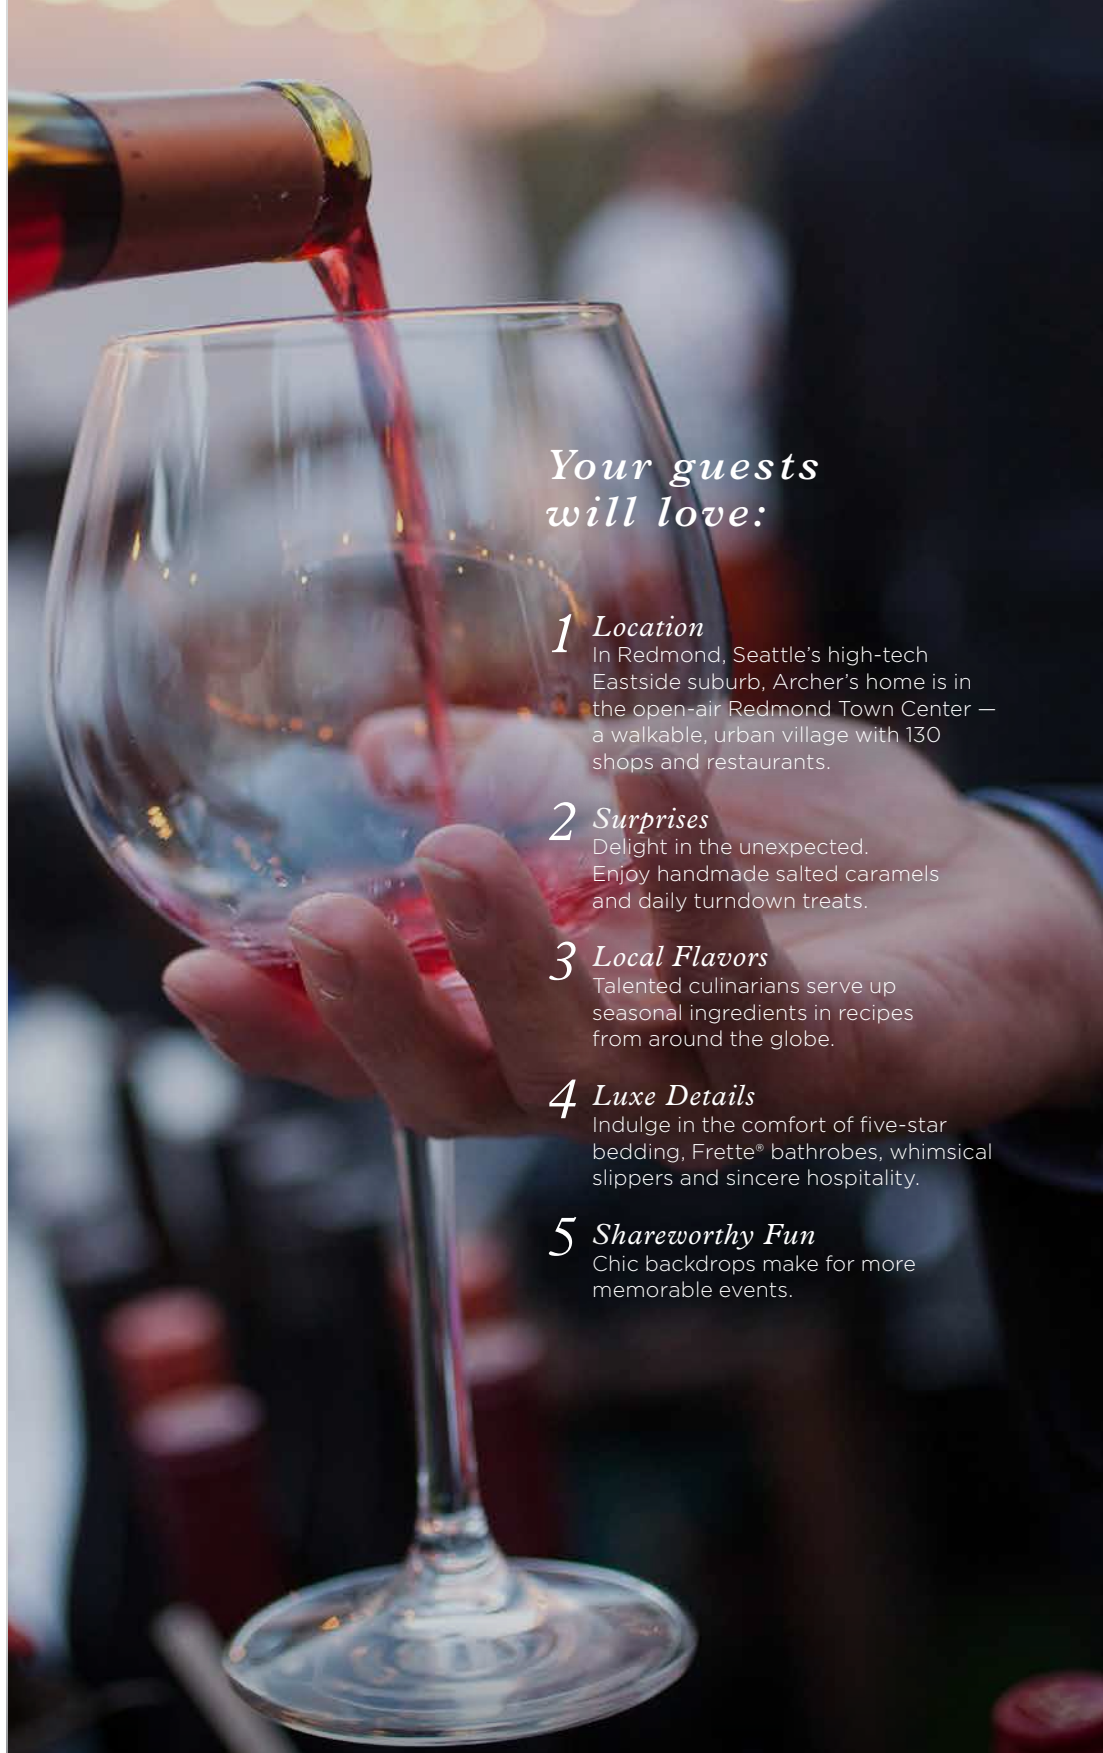

Social Signatures

CASUALLY ELEGANT VENUES

For brunches, cocktail parties, intimate receptions and buffet dinners

STYLISH + FLEXIBLE EVENT SPACE

8,187 sq. ft. of indoor space
2,265 sq. ft. of outdoor space

CUSTOMIZED MENUS

By Archer's masterful culinarians

160 LUXE GUEST ROOMS WITH 76 SUITES

Plus a personalized online booking link for guests

SPECIAL HOSPITALITY SUITES

Available for VIPs

PRIZED LOCAL RECOMMENDATIONS

Flowers, rentals, music and more

LUGGAGE STORAGE

On arrival and departure days

Archer Extras

ARRIVAL GIFT

Bottled water and handmade salted caramels

DAILY TURNDOWN

Locally curated treats

Luxe Details

Plush Eurotop mattress

Premium linens

Down duvet

Selection of down pillows

Frette® bathrobes

Malin+Goetz® bath amenities

In-room Nespresso® coffee experience

In-room, laptop-size safe

In-room refrigeration

Hotel Highlights

HIGH-TOUCH SERVICE

Concierge and bell services

A 100% smoke-free environment

COMPLIMENTARY

Wi-Fi, shoeshine, fitness studio, indoor pool

Dining

ARCHER'S KITCHEN + BAR

Flavors from friends around the world

House-made $10 breakfast buffet

À la carte evening bites, bowls and grilled favorites served barside

Lively cocktail bar with shuffleboard and an alfresco patio

Evening dining delivery

THE MARKET

24/7 guest market