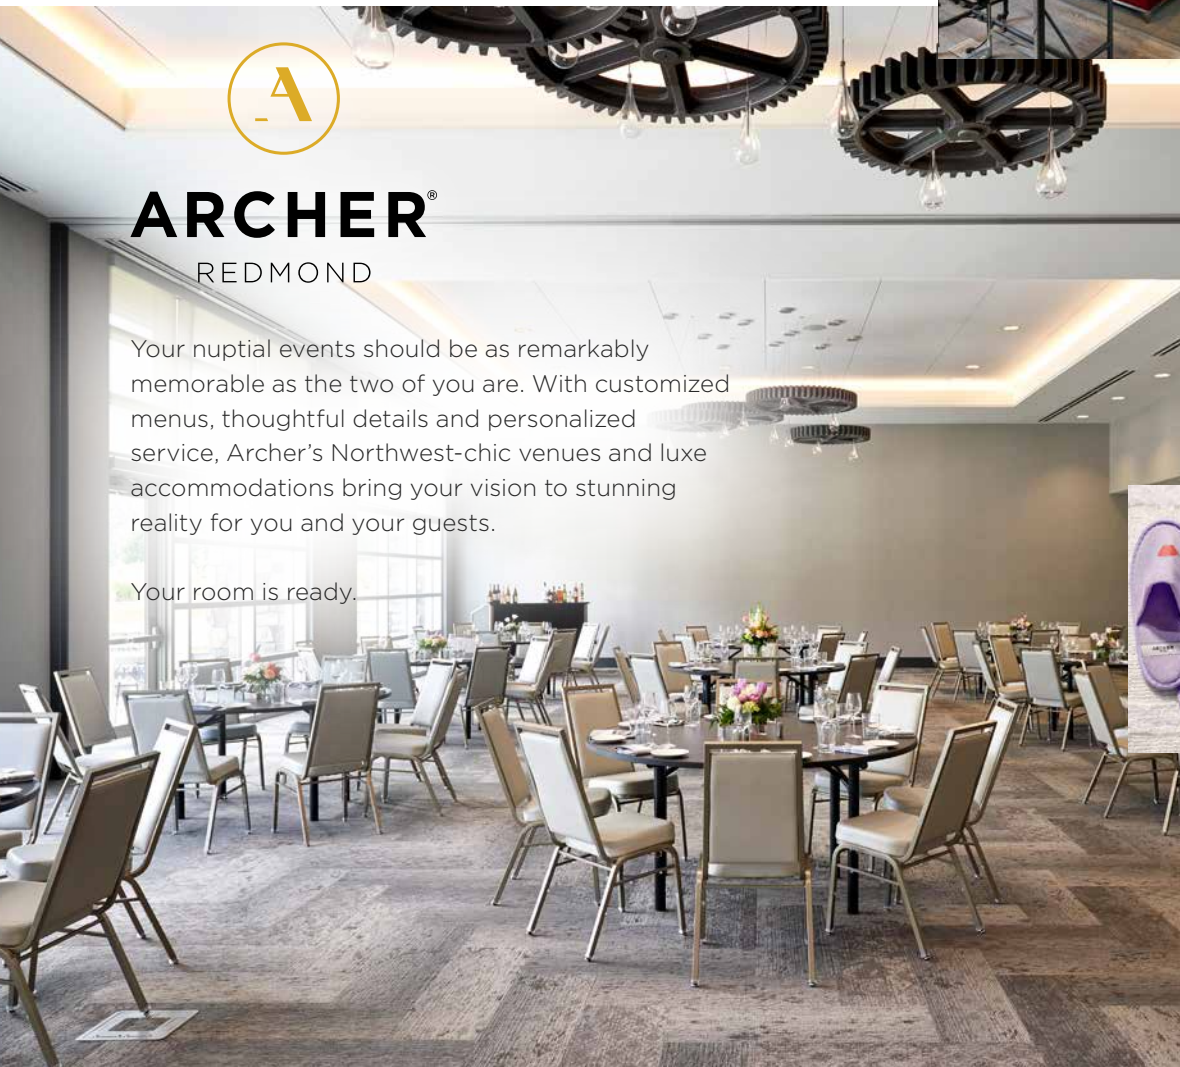

Your room is ready.

#archereverafter

Wedding Signatures

CASUALLY ELEGANT VENUES

For showers, rehearsal dinners, intimate receptions and brunches

STYLISH + FLEXIBLE EVENT SPACE

8,187 sq. ft. of indoor space
2,265 sq. ft. of outdoor space